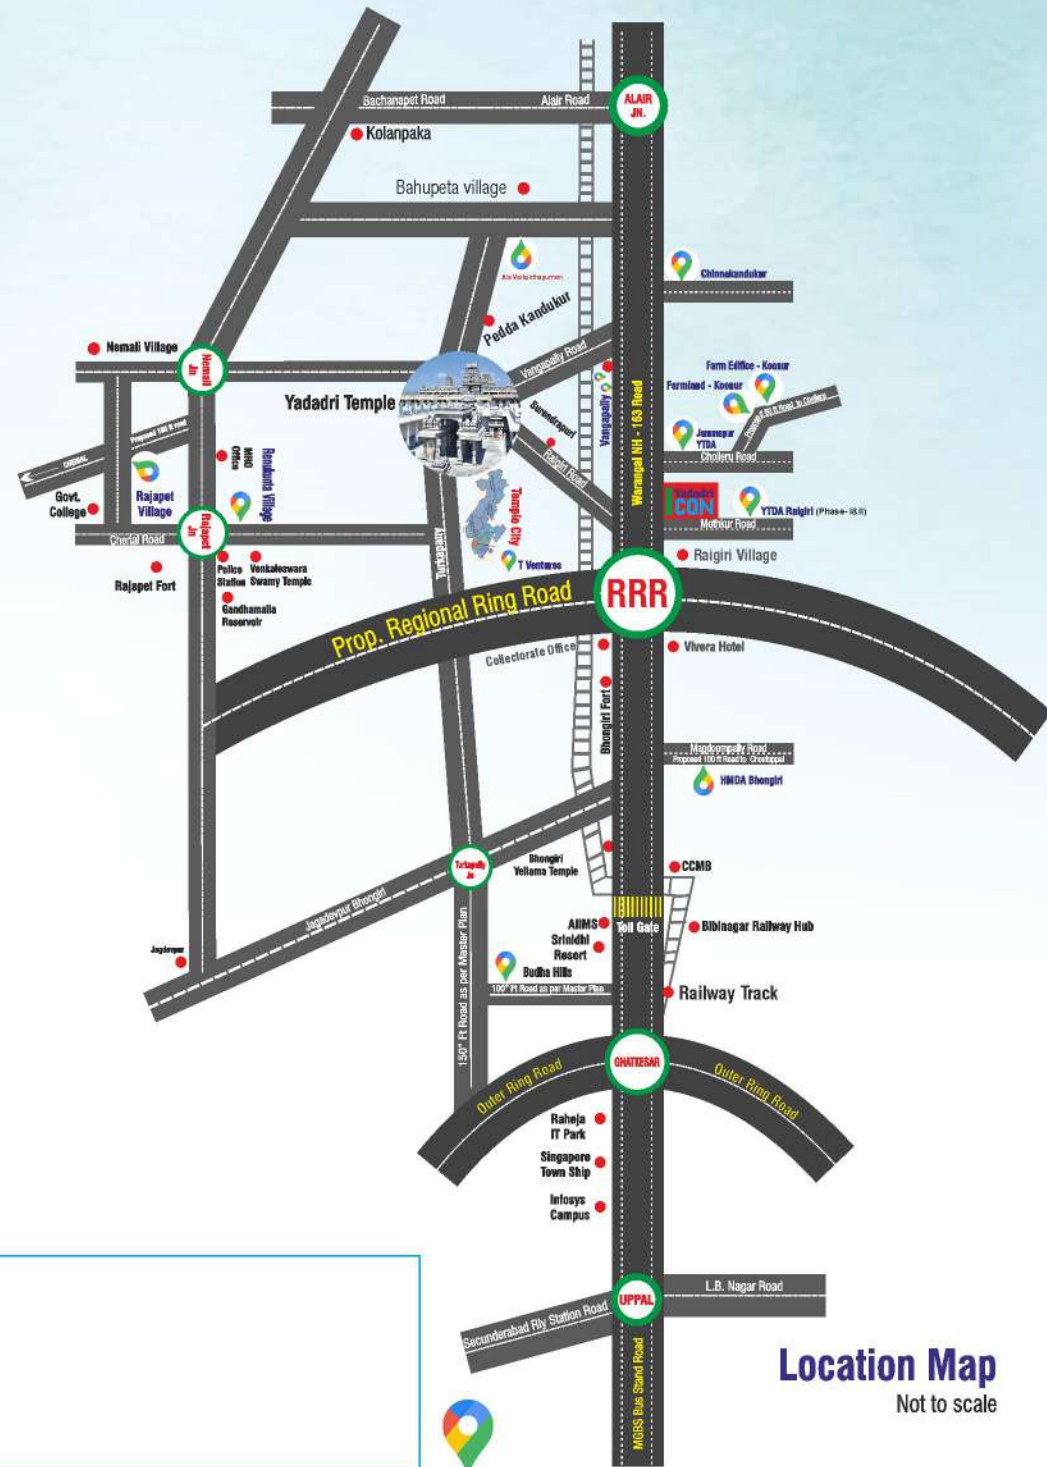

LOCATION HIGHLIGHTS :

- ▶ 1 km from Hyderabad to Warangal (NH - 163) Highway
- ▶ 2 km from Yadadri Railway Station
- ▶ Near Yadadri - Bhongiri Collectorate office
- ▶ 3 mins drive to Surendra puri Temple
- ▶ 5 mins drive to Yadadri Temple & Temple City
- ▶ 10 mins drive to Bhongir Town and Railway Station
- ▶ 15 mins drive to Proposed CCMB (Center for Cellular & Molecular Biology)
- ▶ 15 mins drive to AIIMS
- ▶ 20 mins drive to Singapore Township, Raheja (MindSpace) & IT Park
- ▶ 60 mins drive to Airport
- ▶ Very close Proximity to Proposed Regional Ring Road

Warangal Highway

Yadagirigutta

Collectorate Office

Jain Mandir

Location Map
Not to scale

Address : NVR Towers, Banjara Hills,
Road No-2, Beside TDP Office,
Opp. NTR Memorial Trust Blood Bank,
Hyderabad-500034