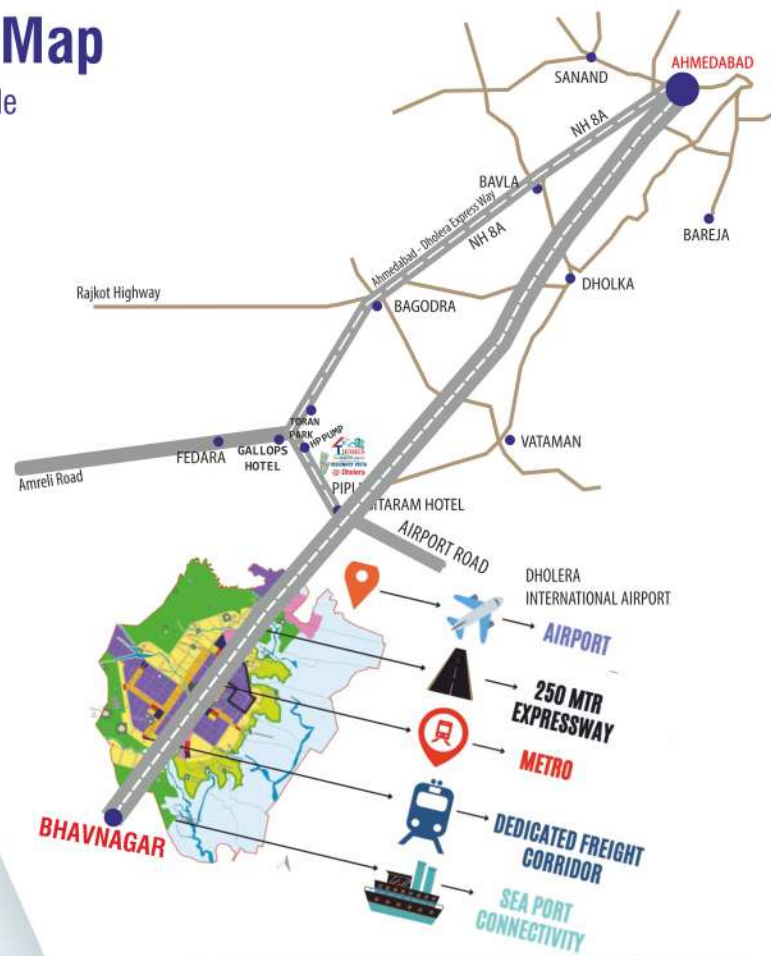

Scan for More Details

Location Map

Not to scale

DHOLERA MASTER PLAN

Plug & Play Facilities

Smart Infrastructure (Plug and Play Model)

Administrative and Business Centre for Dholera-ABCD

International Airport

Artificial River Canal in Dholera

C-295 Defence Aircraft

Ahmedabad Expressway

Solar Park

National Maritime Heritage Complex NMHC - LOTHAL

HEAD OFFICE : 8-2-120/77/48
Opposite NTR Memorial Trust Blood Bank,
Road No.2, Banjara Hills, Hyderabad-500 034
BRANCH OFFICE:
302, Sun Centralplace, Vakil Bridge, Ambli,
Ahmedabad, Gujarat 380058
www.thomesinfra.com